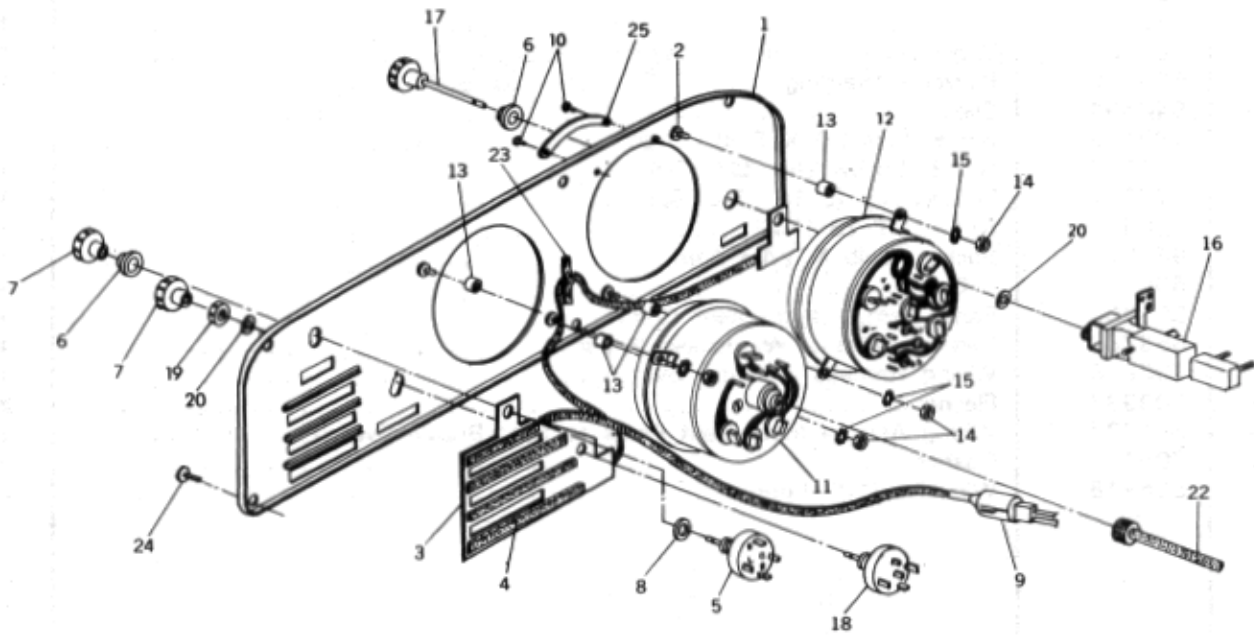

GROUP 30 - ELECTRICAL: BODY - 30-8

A	A	A	A
11	11	12	12
	E		E

Figure 30-14 Instrument Panel Installation

GROUP 30 - ELECTRICAL: BODY - 30-9

Item	Part Number	Description	Qty
Figure 30-14			
INSTRUMENT PANEL INSTALLATION			
	651853	Panel Asm. - Instrument Complete	1
1	647916	Panel	1
2	626201	Bolt (#10-32 X 1/2)	4
3	647925	Ribbon Asm. - Fiber Optic	1
4	640647	Strip (1/4 X 3 3/4 X 3/32 Thk.)	4
5	639318	Switch Asm. - Fan	1
6	627297	Plate - Switch Face	2
7	631960	Knob & Screw Asm	2
8	120388	Washer (7/16 ID X 1 OD)	1
9	647926	Socket, Bulb & Wire Asm	1
	558	Bulb	1
10	626819	Rivet	2
11	653186	Speedometer Asm	1
	04718	Socket	4
	158	Bulb	4
12	651839	Gauge Cluster Asm. - Fuel	1
	04718	Socket	6
	158	Bulb	6
13	646498	Spacer - Gauge Mounting	4
14	120614	Nut (#10 - 32 Hex)	4
15	138479	Lockwasher (#10 Ext. Tooth)	4
16	651999	Switch Asm. - Headlight	1
17	93820	Knob & Stem Asm. Head Light Switch	1
18	653286	Switch Asm. - Windshield Wiper & Washer	1
19	630532	Nut - Holding W/S Wiper Switch	1
20	131718	Lockwasher (7/16 Int. Tooth)	2
22	705150	Cable Asm. - Speedometer	1
23	MA-109	Tape (3" X 1")	1
24	626898	Screw & Washer Asm. (#8 X 3/4)	6
25	646728	Label - Unleaded Fuel Only	1
	626819	Rivet - Label Mounting	6