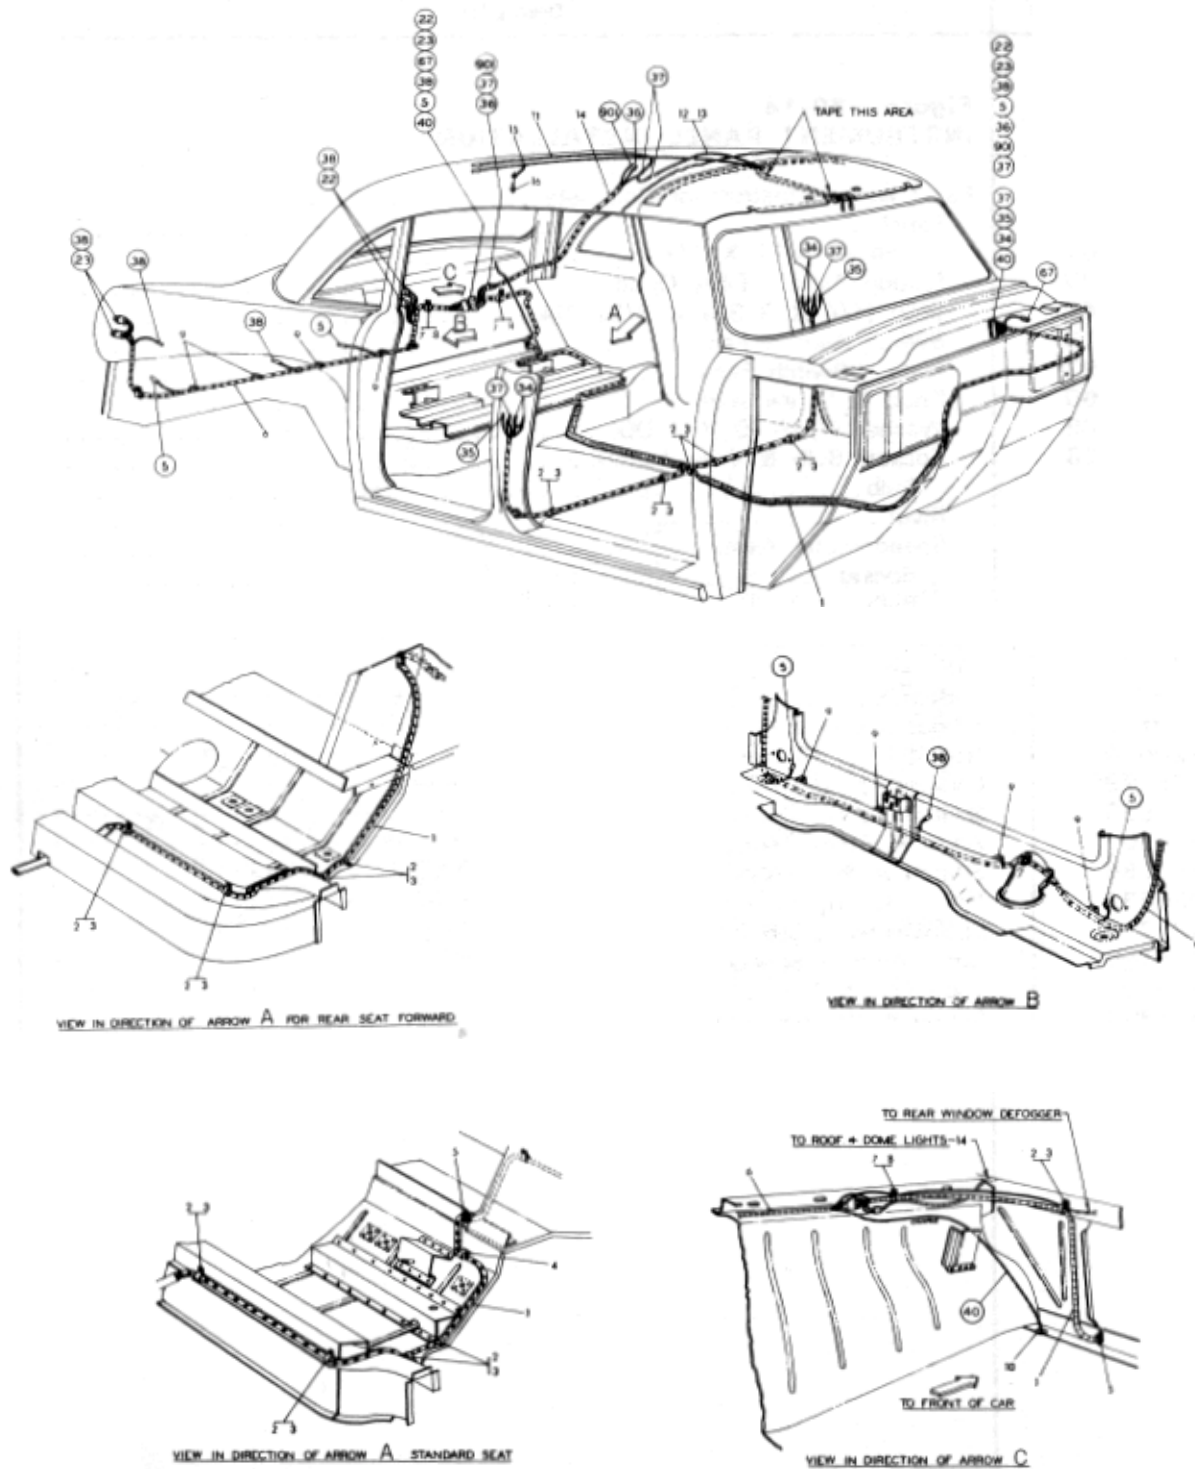

GROUP 30 - ELECTRICAL: BODY - 30-10

A	A	A	A
11	11	12	12
	E		E

5	WHITE	BACK UP LIGHTS
22	TAN	LEFT TURN SIGNAL
23	LT GREEN	RIGHT TURN SIGNAL
	RED	FEEDER DOOR LAMP SWITCHES
35	BLACK	TELL TALE LIGHTS
36	BROWN	ICOF LIGHT
37	YELLOW	DOME LIGHT
38	OR. GREEN	TAIL, LICENSE, SIDE MARRER LIGHTS
40	ORANGE	FILL TANK GAUGE
67	BROWN	REAR WINDOW DEFOGGER OR REAR A/C
	OR. BLUE	AUX.

Figure 30-15 Wiring Harness and Mounting Pans - Body

Checker Motors Corp.