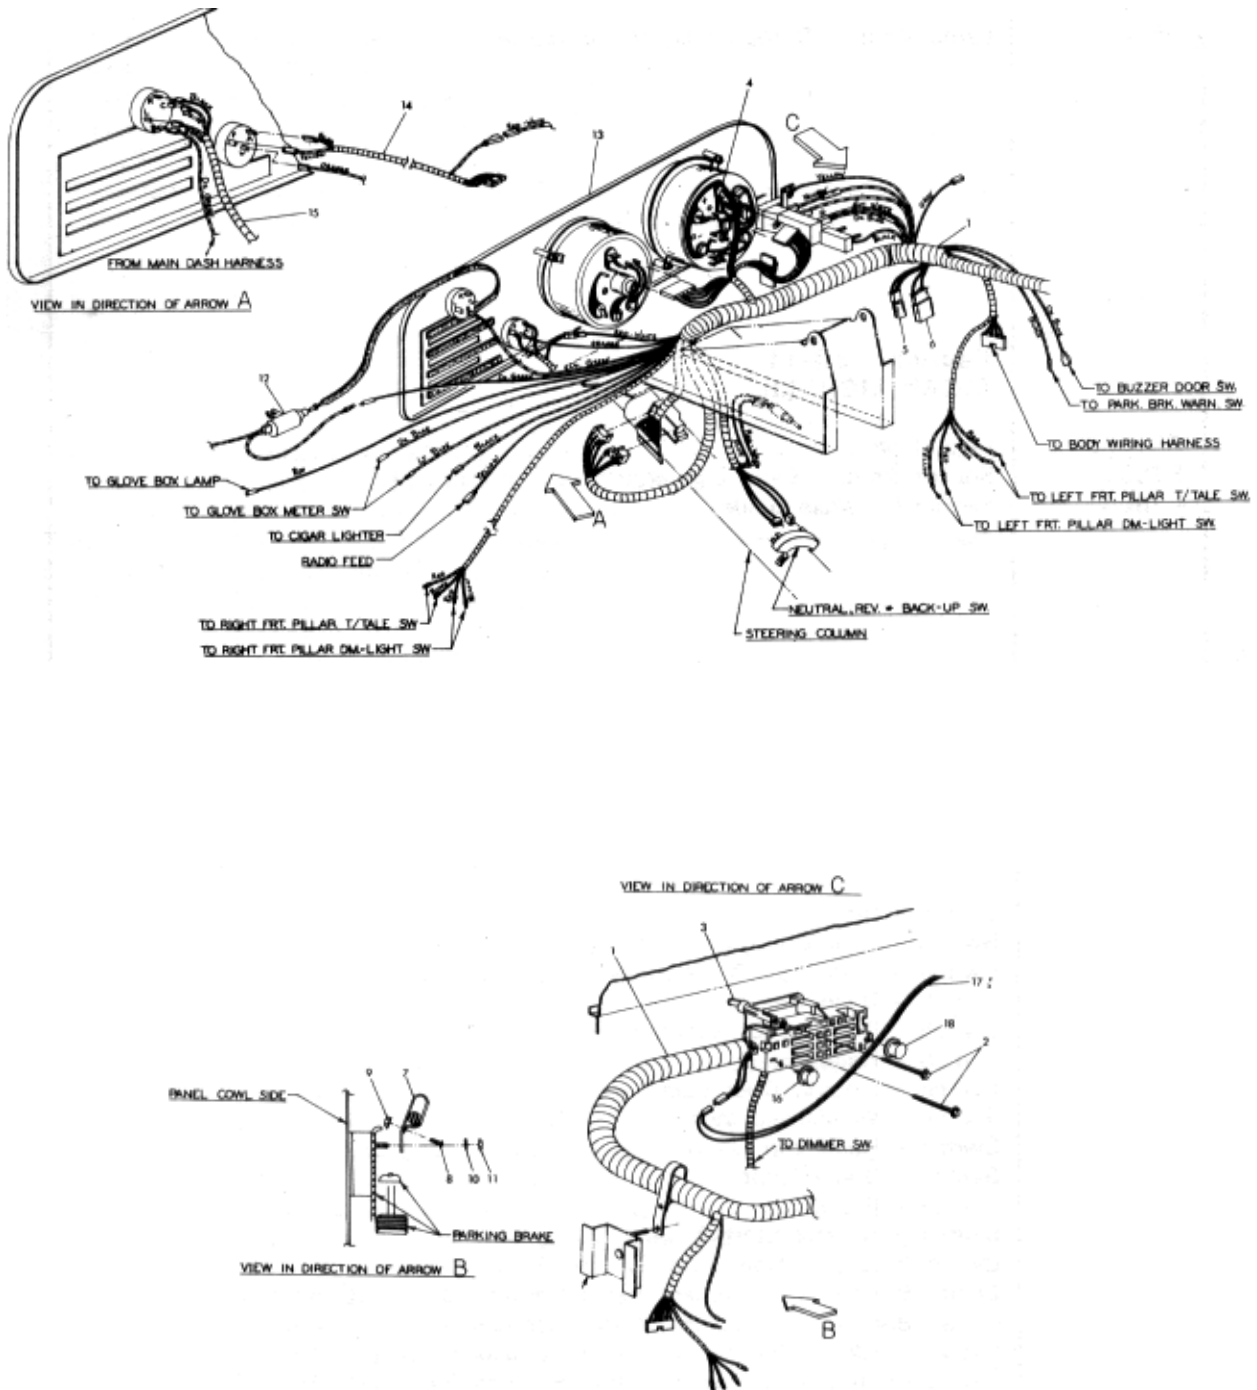

GROUP 30 - ELECTRICAL: BODY - 30-6

A	A	A	A
11	11	12	12
	E		E

Figure 30-13 Instrument Panel Wiring and Associated Parts

GROUP 30 - ELECTRICAL: BODY - 30-7

Item	Part Number	Description	Qty
Figure 30-13			
INSTRUMENT PANEL WIRING AND ASSOCIATED PARTS			
1	653135	Harness Asm. - Instrument Dash	1
	705075	Circuit Breaker (10 Amp)	3
	705076	Circuit Breaker (15 Amp)	2
	705077	Circuit Breaker (20 Amp)	1
	705078	Circuit Breaker (25 Amp)	1
	106652	Fuse - Dash Lights (3 Amp, AGC 3)	3
	9426333	Fuse - Taillamp (3 Amp, AGC 3)	1
2	626918	Screw (#10-16 X 3)	2
3	626917	Nut (Tinnerman "J" Type)	2
4	1893	Bulb	1
5	651935	Timer Asm. - Seat Belt Warning	1
6	653300	Buzzer - Warning	1
7	646664	Clip	1
8	189129	Screw (1/4-20 X 5/8)	1
9	271172	Nut & Lockwasher (1/4-20)	1
10	120214	Lockwasher (5/16 Med. Spring)	1
11	120376	Nut (5/16-18 Hex)	1
12	647926	Socket, Bulb & Wire Asm	1
	558	Bulb	1
13	651853	Panel Asm. - Instrument Complete	1
14	653287	Harness Asm. - Windshield Wiper	1
15	703638	Wiring Harness - Heater Switch	1
16	703938	Flasher	2
17	651937	Wiring Asm. - Instrument Panel to Seat Buckle Switch	1
18	705154	Flasher	1
	626918	Wire Tie (10" Long)	2